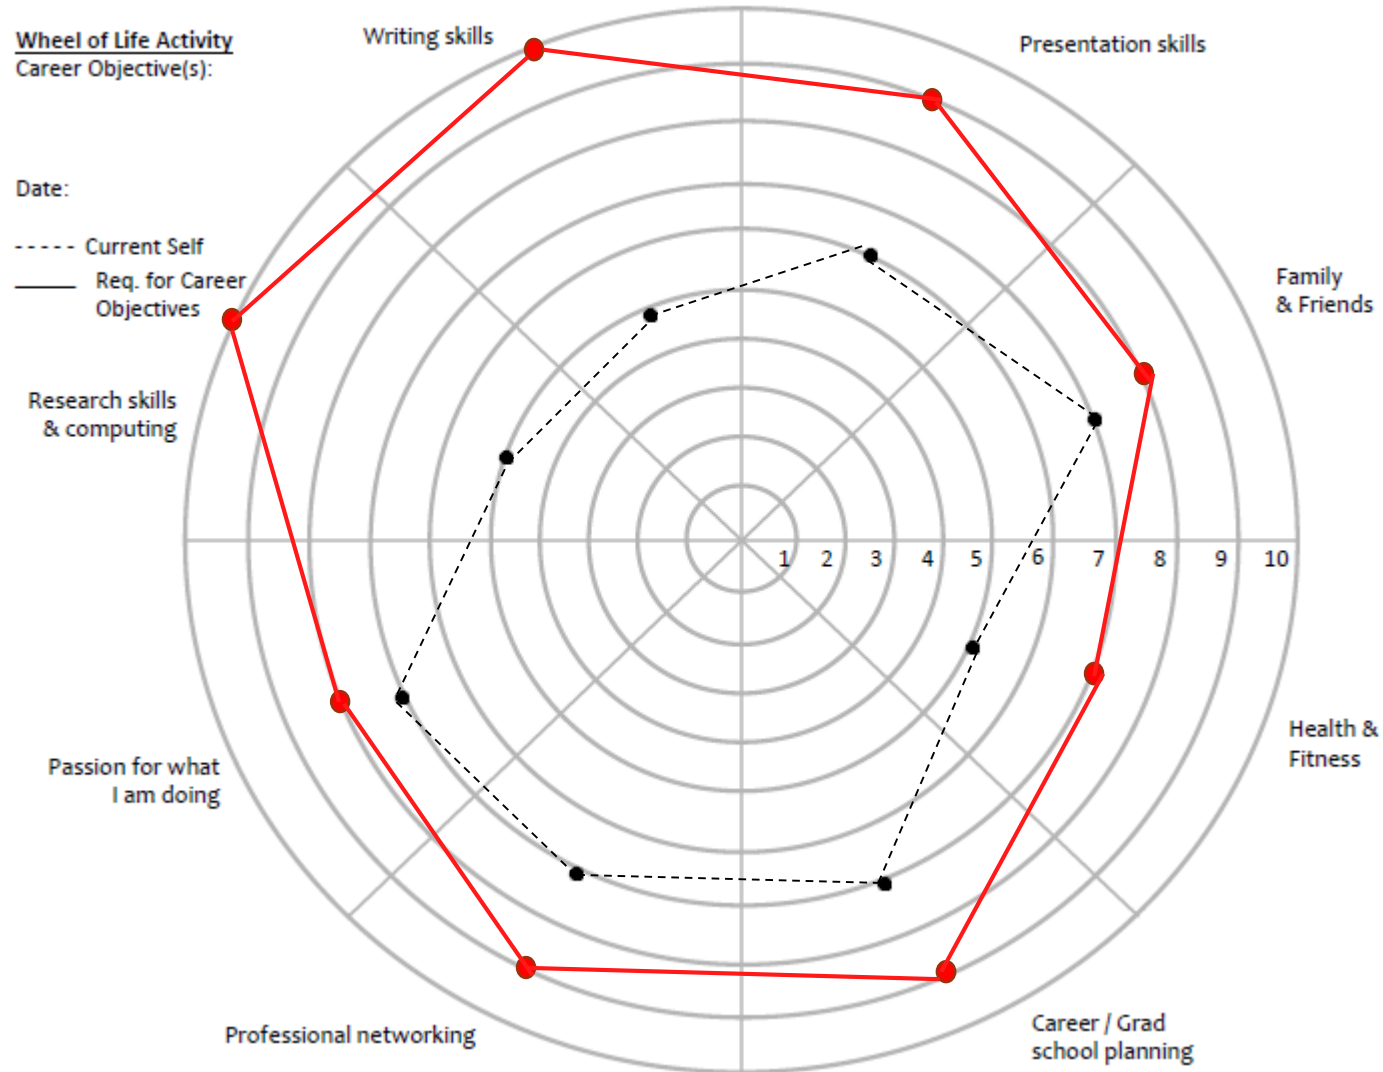

Family & Friends

Health & Fitness

Career / Grad school planning

WHEEL OF LIFE ACTIVITY

Wheel of Life Activity
Career Objective(s):

Date:

----- Current Self
—— Req. for Career Objectives

Research skills & computing

Passion for what I am doing

WHEEL OF LIFE ACTIVITY

WHEEL OF LIFE ACTIVITY

WHEEL OF LIFE ACTIVITY

WHEEL OF LIFE ACTIVITY: YOUR TURN

~ 3 minutes to fill out your own chart

Pair with neighbor.

Name? Major? Career goals after graduation? Wheel Results?

~3 minutes

WHAT IS RESEARCH?

- Process of learning and discovering via a systematic process of investigation

WHAT IS RESEARCH?

- Process of learning and discovering via a systematic process of investigation