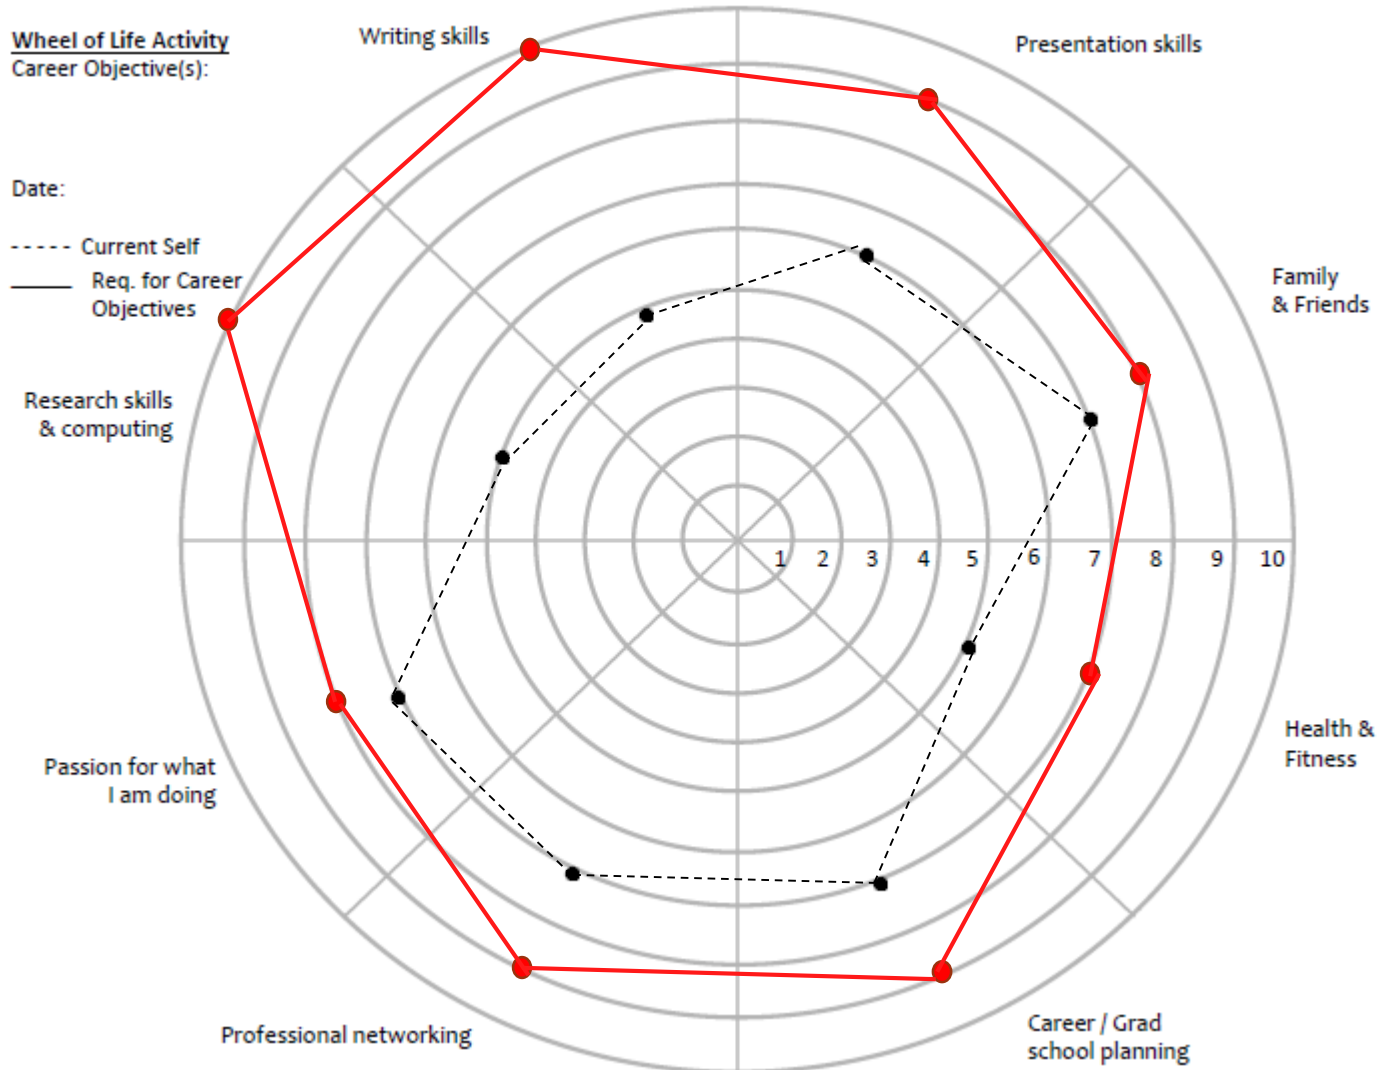

Family & Friends

Health & Fitness

Career / Grad school planning

WHEEL OF LIFE ACTIVITY

Wheel of Life Activity
Career Objective(s):

Date:

----- Current Self
—— Req. for Career Objectives

Research skills & computing

Passion for what I am doing

WHEEL OF LIFE ACTIVITY

WHEEL OF LIFE ACTIVITY

WHEEL OF LIFE ACTIVITY

WHEEL OF LIFE ACTIVITY: YOUR TURN

~ 3 minutes to fill out your own chart

Pair with neighbor.

Name? Major? Career goals after graduation? Wheel Results?

~3 minutes

WHAT IS RESEARCH?

- Process of learning and discovering via a systematic process of investigation

WHAT IS RESEARCH?

- Process of learning and discovering via a systematic process of investigation