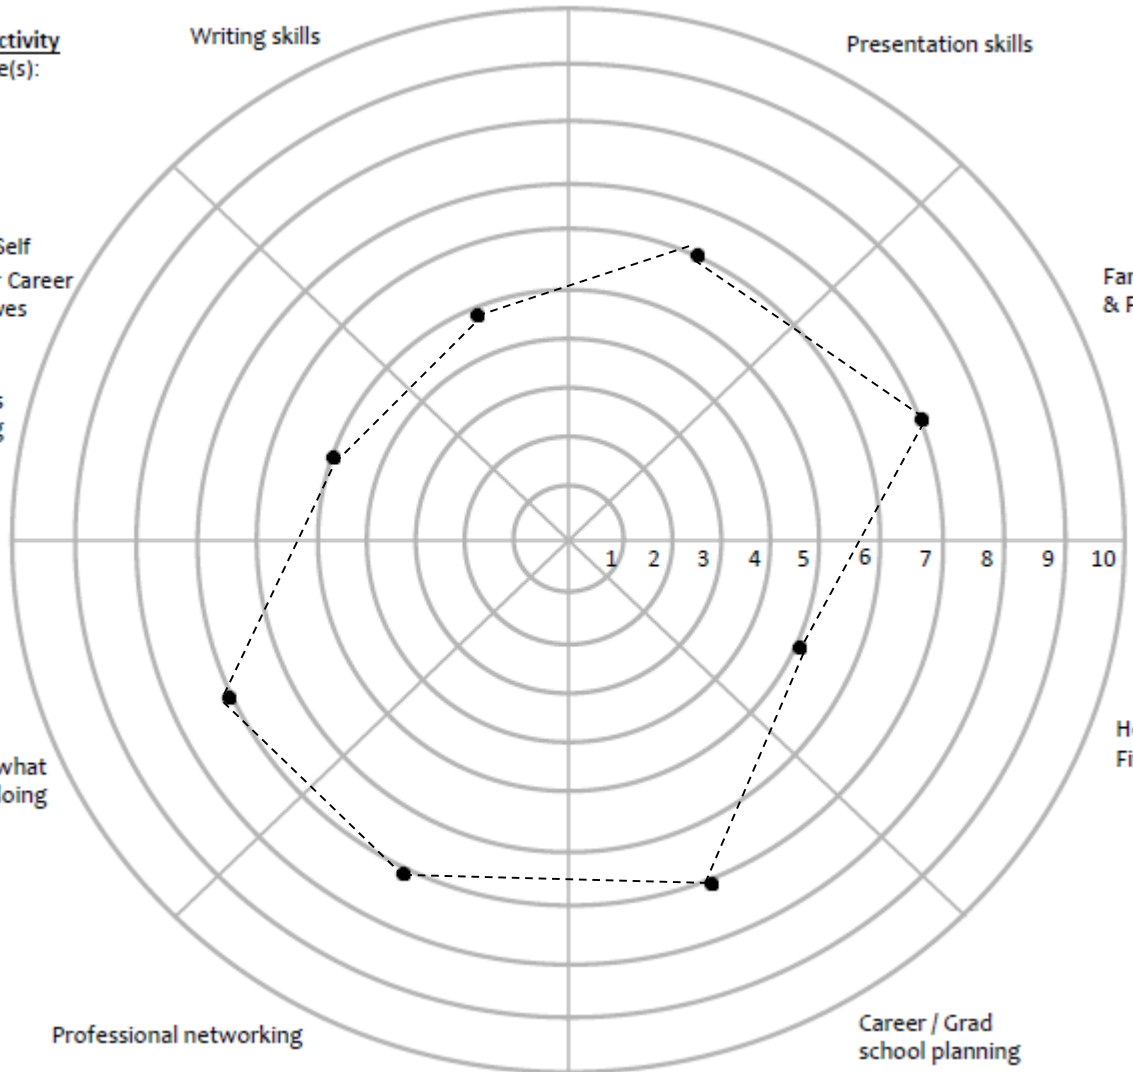

WHEEL OF LIFE ACTIVITY

Wheel of Life Activity
Career Objective(s):

Date:

----- Current Self
—— Req. for Career Objectives

Research skills & computing

Passion for what I am doing