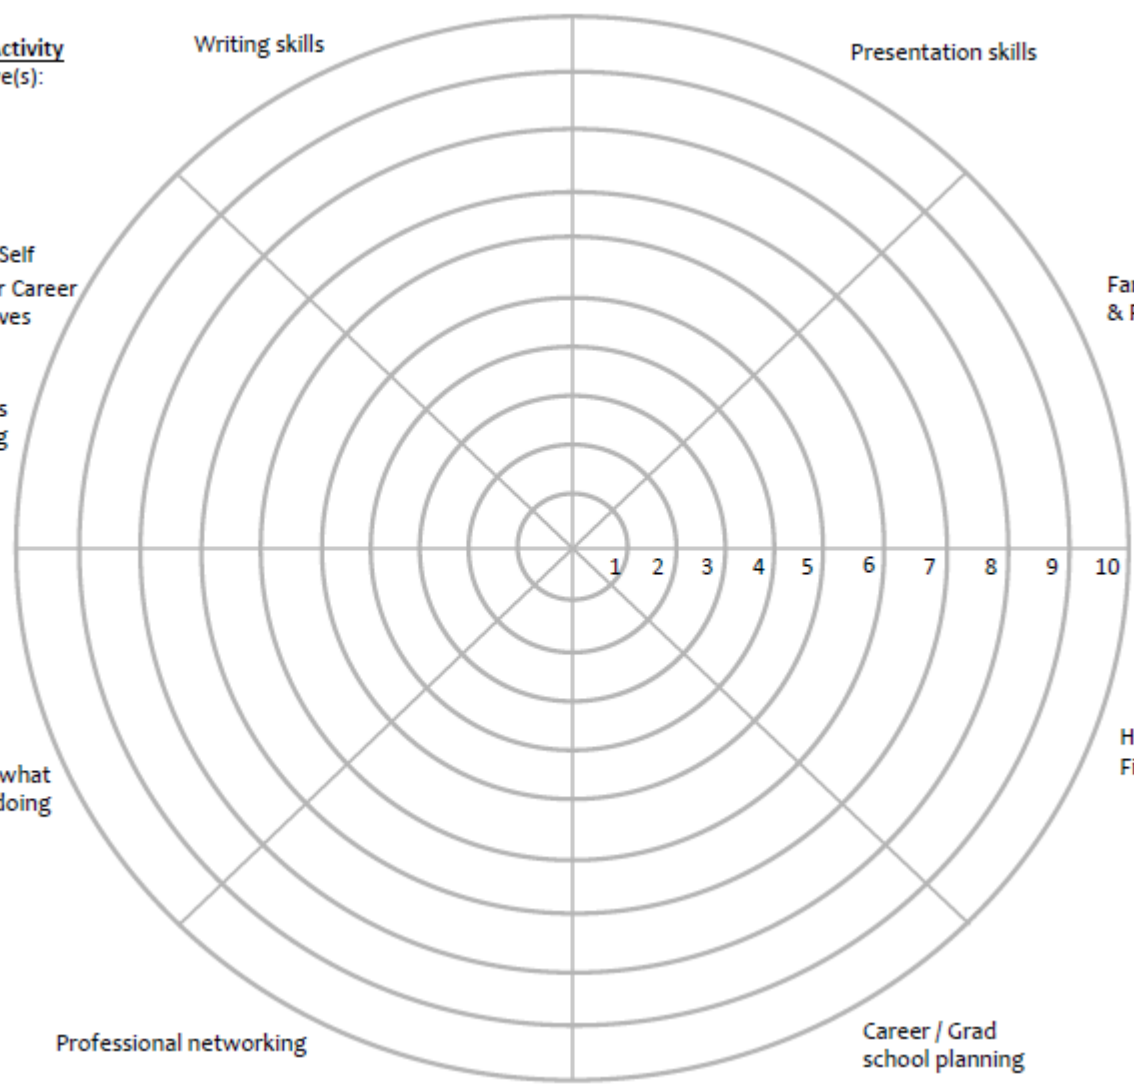

Passion for what
I am doing

Professional networking

Writing skills

Presentation skills

Family
& Friends

Health &
Fitness

Career / Grad
school planning

WHEEL OF LIFE ACTIVITY

Wheel of Life Activity
Career Objective(s):

Date:

----- Current Self
——— Req. for Career Objectives

Research skills & computing

Passion for what I am doing

Professional networking

Writing skills

Presentation skills