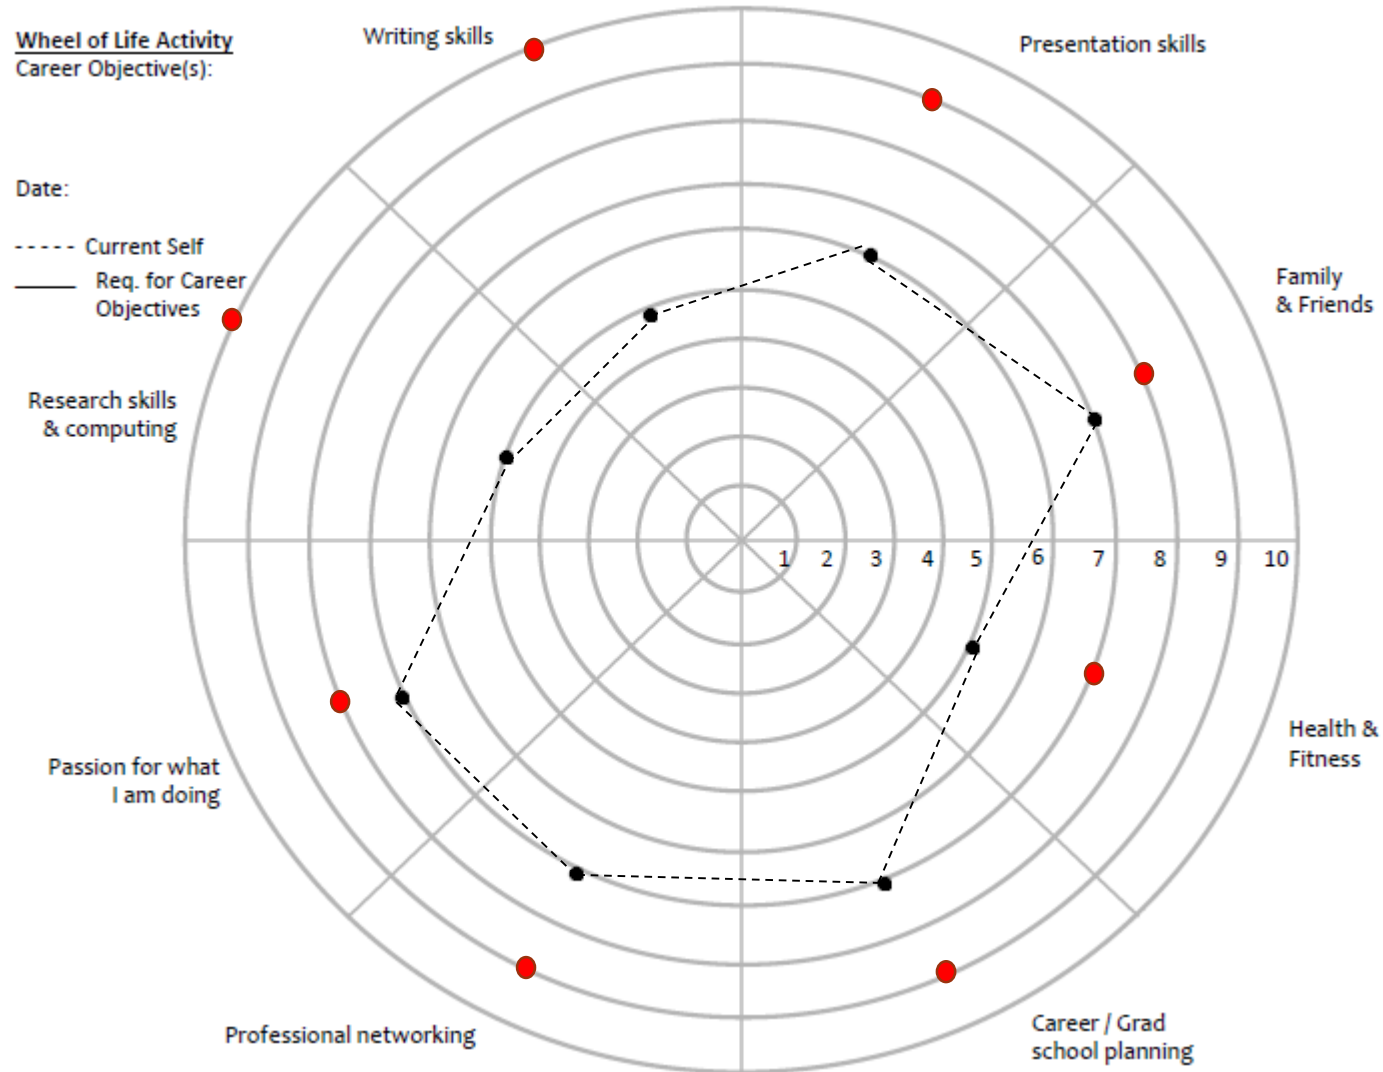

Wheel of Life Activity
Career Objective(s):

Date:

----- Current Self
——— Req. for Career Objectives

Research skills & computing

Passion for what I am doing

Professional networking

Writing skills

Presentation skills

Family & Friends

Health & Fitness

Career / Grad school planning

WHEEL OF LIFE ACTIVITY

Wheel of Life Activity
Career Objective(s):

Date:

----- Current Self
—— Req. for Career Objectives

Research skills & computing

Passion for what I am doing

WHEEL OF LIFE ACTIVITY

WHEEL OF LIFE ACTIVITY

WHEEL OF LIFE ACTIVITY

WHEEL OF LIFE ACTIVITY: YOUR TURN

~ 3 minutes to fill out your own chart

Pair with neighbor.

Name? Major? Career goals after graduation? Wheel Results?

~3 minutes

WHAT IS RESEARCH?

- Process of learning and discovering via a systematic process of investigation

WHAT IS RESEARCH?

- Process of learning and discovering via a systematic process of investigation